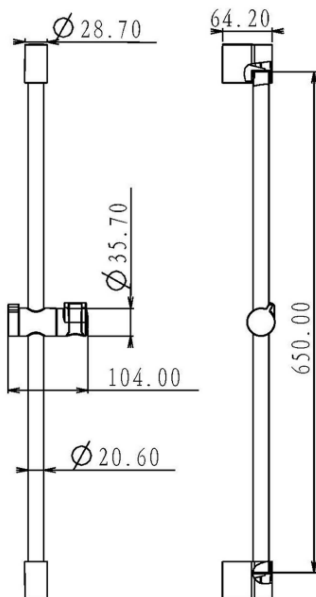

LIGHT Technical Information: