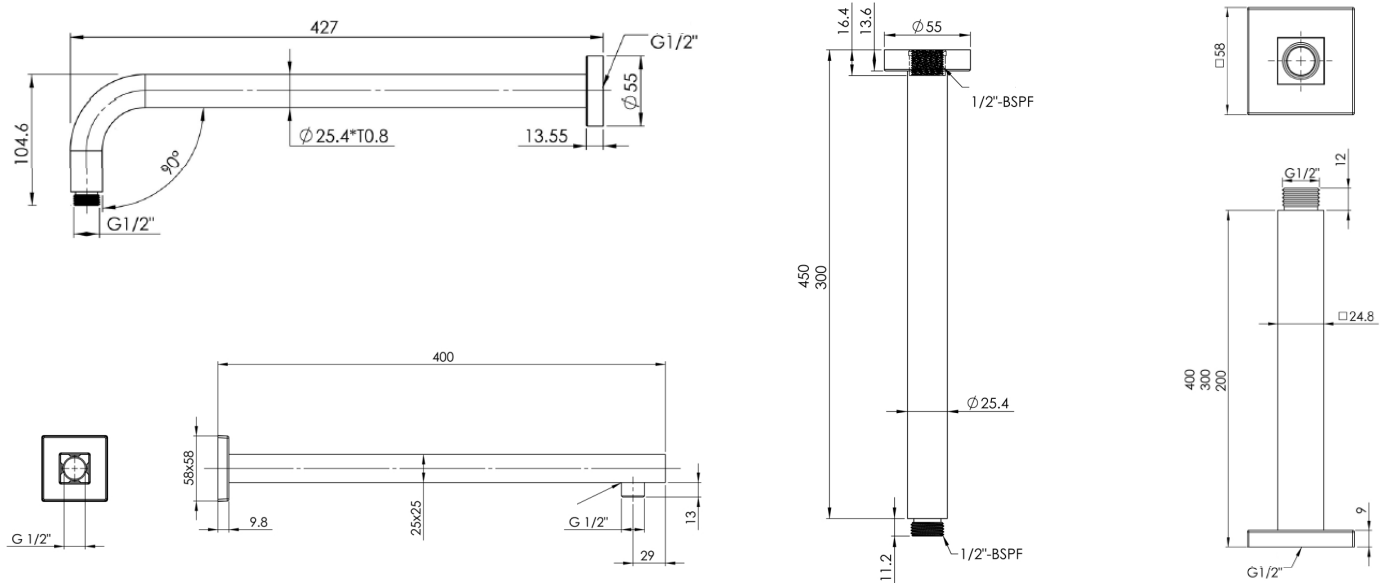

WALL & CEILING ARM Technical Information: