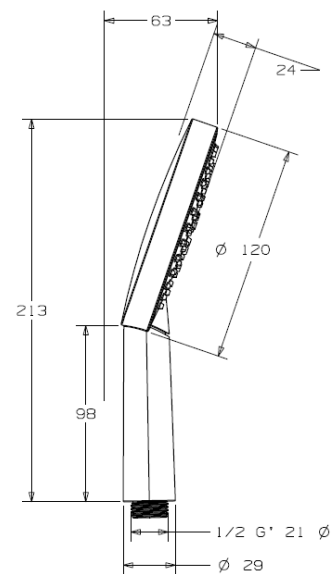

PM06028/CH