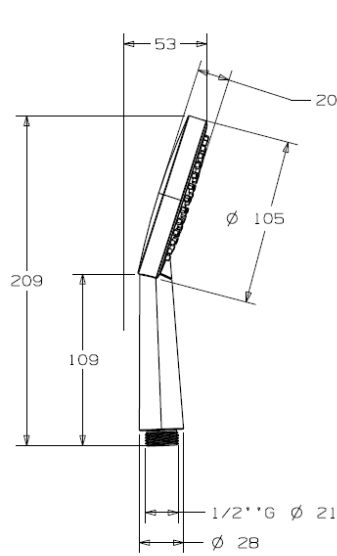

PM06027/CH