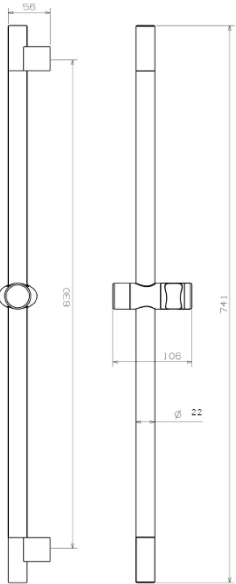

CONCENTRIC Technical Information: