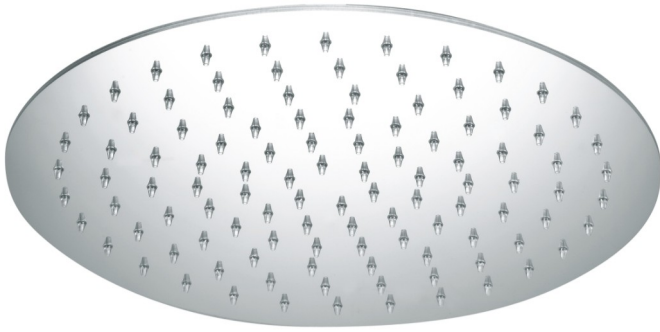

S/S ROUND

200mm Dia. - cod. **PM07014**
(Suitable for use with wall or ceiling arms)
WELS: 3 Star / 9 litres/minute

250mm Dia. - cod. **PM07015**
(Suitable for use with wall or ceiling arms)
WELS: 3 Star / 9 litres/minute

300mm Dia. - cod. **PM07016**
(Suitable for use with ceiling arms)
WELS: 3 Star / 9 litres/minute

400mm Dia. - cod. **PM07017**
(Suitable for use with ceiling arms)
WELS: 3 Star / 9 litres/minute