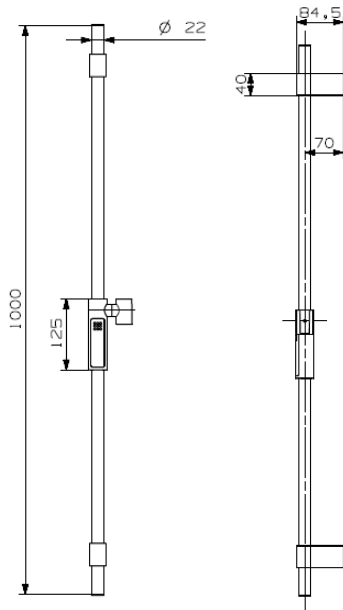

ARIA Technical Information: